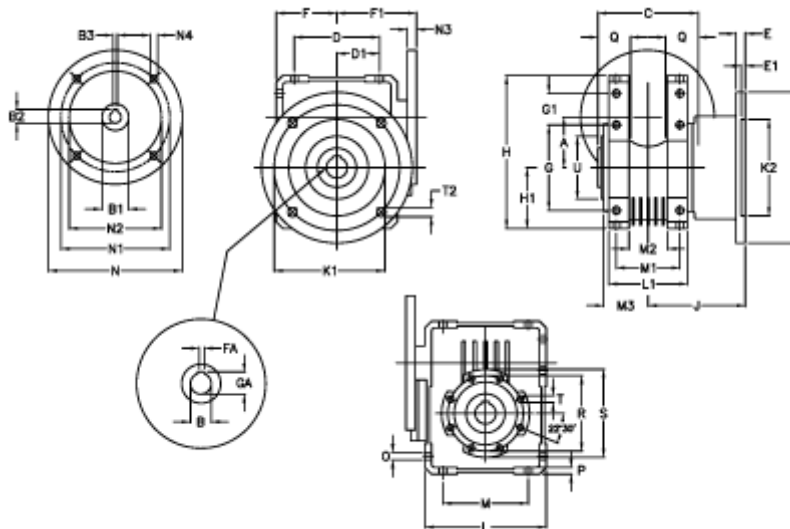

Article number: 392211003044516

Description: Worm Gear with Torque Limiter
W110 L1-UF-30-P112 B5

Measures

A = 110.10	E = 20	H = 308.0	M = 184	N4 = 13	U = 130
B = 42	E1 = 12	H1 = 125.0	M1 = 115	O = 14.0	
B1 E7 = 28	F = 125	J = 179.5	M2 = 69	P = 14	
B2 = 31.3	F1 = 151	K = 280	M3 = 73	Q = 45	
B3 H9 = 8	FA = 12	K1 = 230	N = 250	R = 165	
C = 155	G = 184	K2 = 170	N1 = 215	S = 200	
D = 174.0	G1 = 58.0	L = 250	N2 = 180	T = M12x19	
D1 = 82.0	GA = 45.3	L1 = 143	N3 = 13.0	T2 = 13.0	